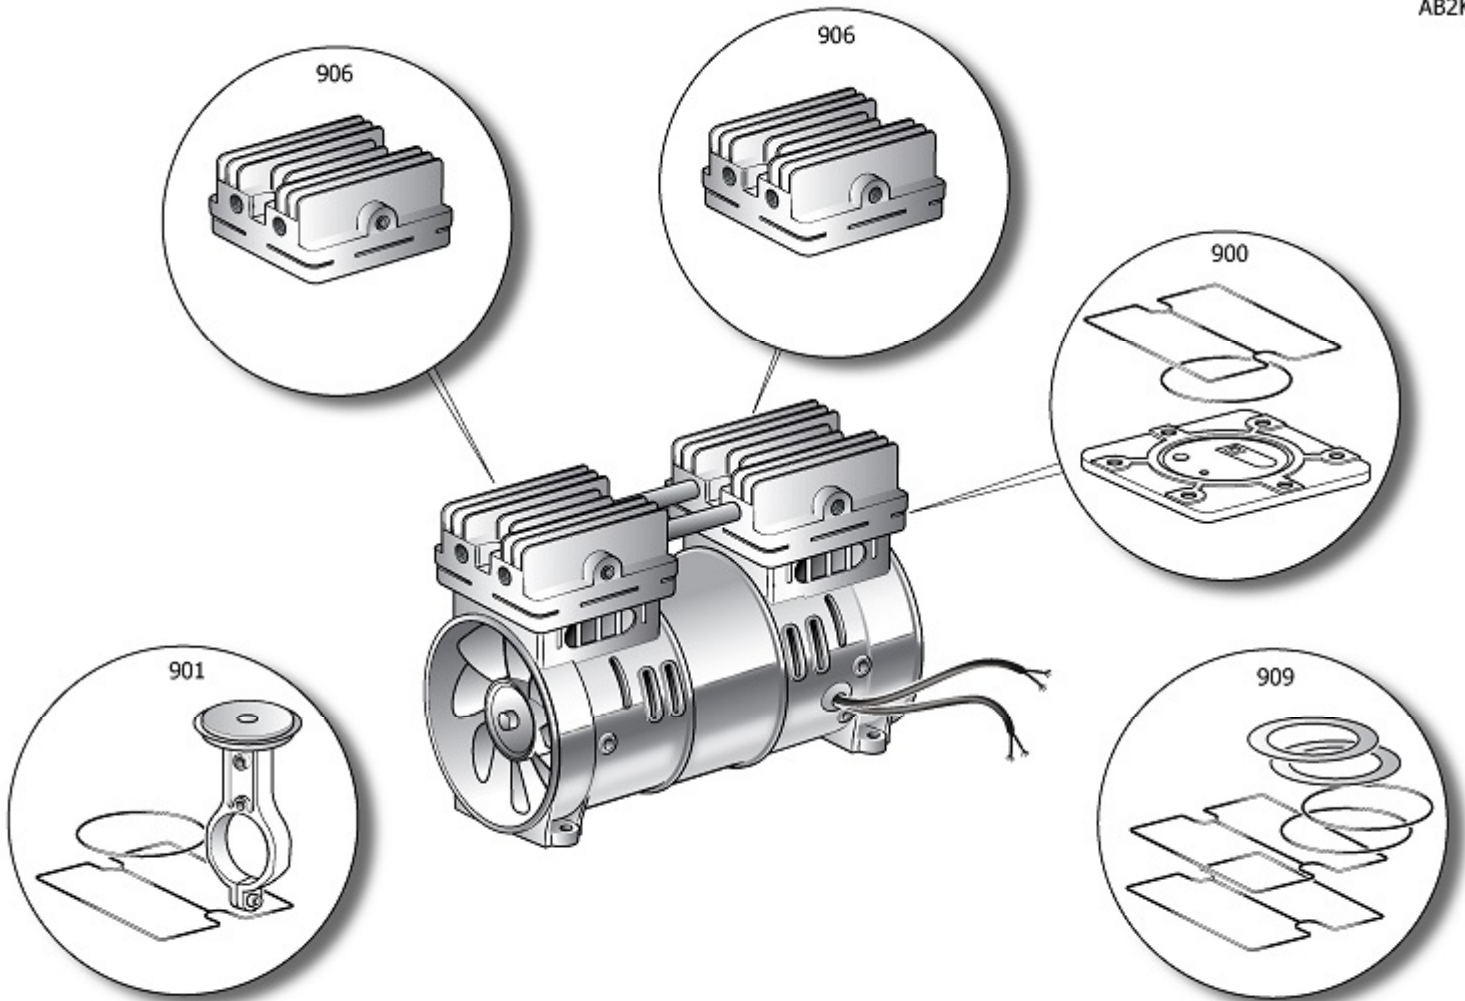

8216060NUA\_

SILTEK 20

Pos	Component	MU	Multiplier
23	9418051	AIR FILTER ASSEMBLY	PZ 2,0
80	9430825	CONDENSER	PZ 1,0
110	9049190	RELIEF VALVE	PZ 1,0
131	9430837	COMPLETE PRESSURE SWITCH	PZ 1,0
132	9065376	POWER CABLE	PZ 1,0
200	9417830	BARE PUMP	PZ 1,0
300	9430834	WHEELS/FEET MOUNTING KIT	PZ 1,0
431	9430836	CONTROL PANEL	PZ 1,0
990	9430835	KIT INSTRUMENTS	PZ 1,0
991	9430822	KIT SENDING PIPE	PZ 1,0
992	9430833	KIT NOT RETURN VALVE	PZ 1,0
993	9430832	KIT HANDLE	PZ 1,0
998	9430824	KIT DAMPERS	PZ 1,0

# PUMP OL130S 2HP

BARE PUMP

Pos	Component		MU	Multiplier
900	9430807	MPK VALVE PLATE Q2 1100W JW	PZ	2,0
901	9430808	MPK CONROD ASS.LY Q2 1100W JW	PZ	2,0
906	9430809	MPC HEAD LF Q2 1100W BLACK JW	PZ	1,0
906	9430810	MPC HEAD RG Q2 1100W BLACK JW	PZ	1,0
909	9430811	MPK GASKETS+SEALS Q2 1100W JW	PZ	1,0